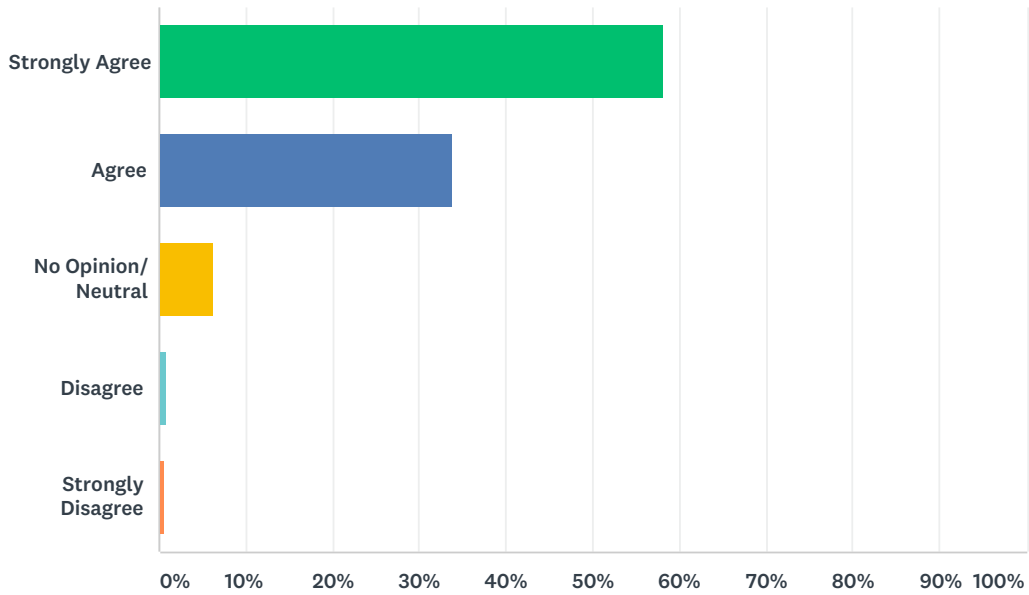

Q16 NSHS maintains a safe and orderly environment.

Answered: 443 Skipped: 1

ANSWER CHOICES	RESPONSES	
Strongly Agree	58.24%	258
Agree	33.86%	150
No Opinion/ Neutral	6.32%	28
Disagree	0.90%	4
Strongly Disagree	0.68%	3
TOTAL		443