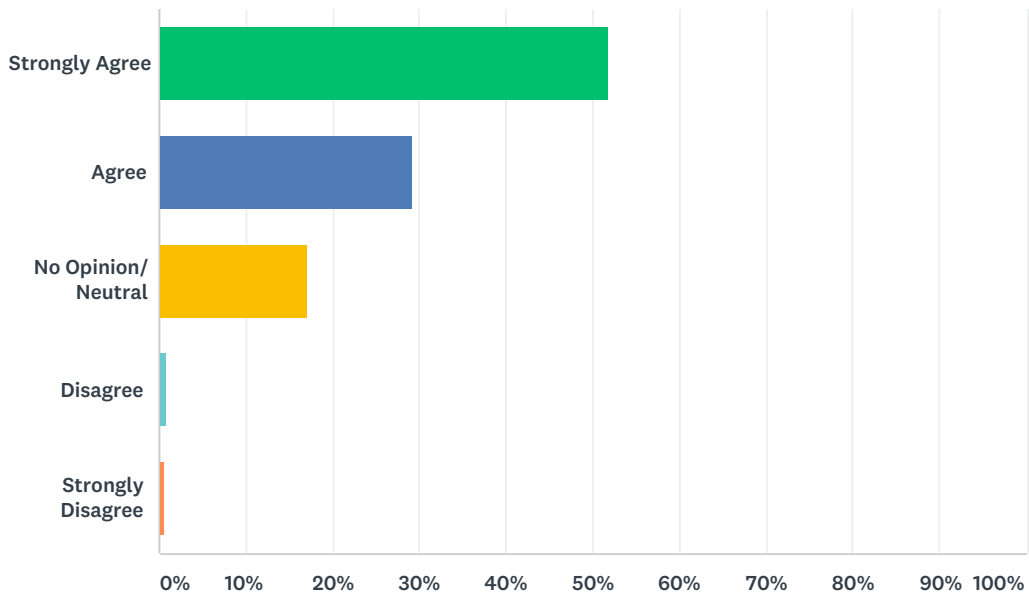

Q15 NSHS staff demonstrate sensitivity to race, gender, and others' beliefs.

Answered: 443 Skipped: 1

ANSWER CHOICES	RESPONSES	
Strongly Agree	51.92%	230
Agree	29.35%	130
No Opinion/ Neutral	17.16%	76
Disagree	0.90%	4
Strongly Disagree	0.68%	3
TOTAL		443