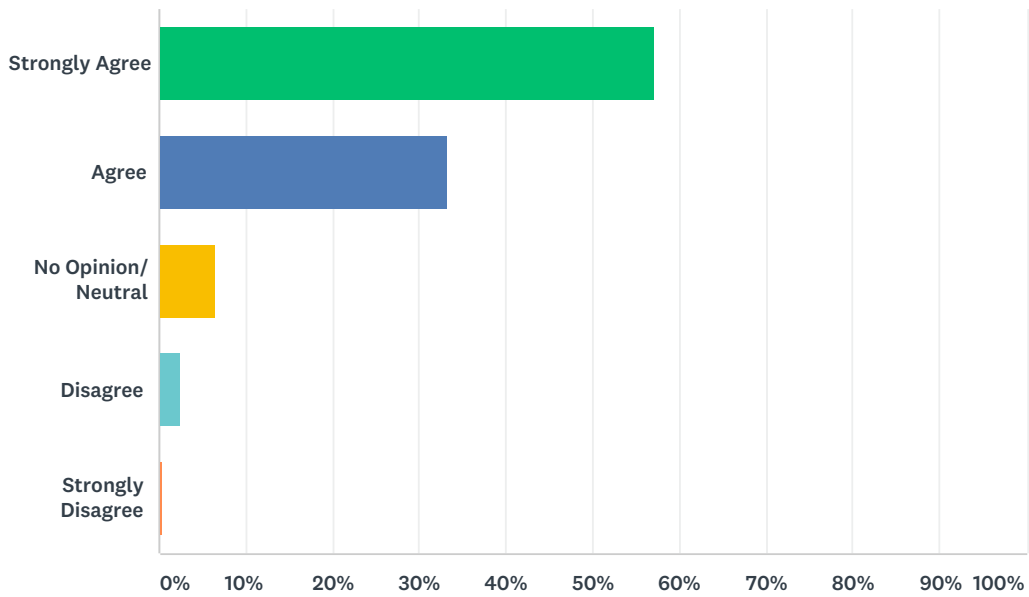

Q16 NSHS maintains a safe and orderly environment.

Answered: 443 Skipped: 1

ANSWER CHOICES	RESPONSES	
Strongly Agree	58.24%	258
Agree	33.86%	150
No Opinion/ Neutral	6.32%	28
Disagree	0.90%	4
Strongly Disagree	0.68%	3
TOTAL		443

Q17 NSHS staff show a genuine concern for the future success of students.

Answered: 444 Skipped: 0

ANSWER CHOICES	RESPONSES	
Strongly Agree	57.21%	254
Agree	33.33%	148
No Opinion/ Neutral	6.53%	29
Disagree	2.48%	11
Strongly Disagree	0.45%	2
TOTAL		444