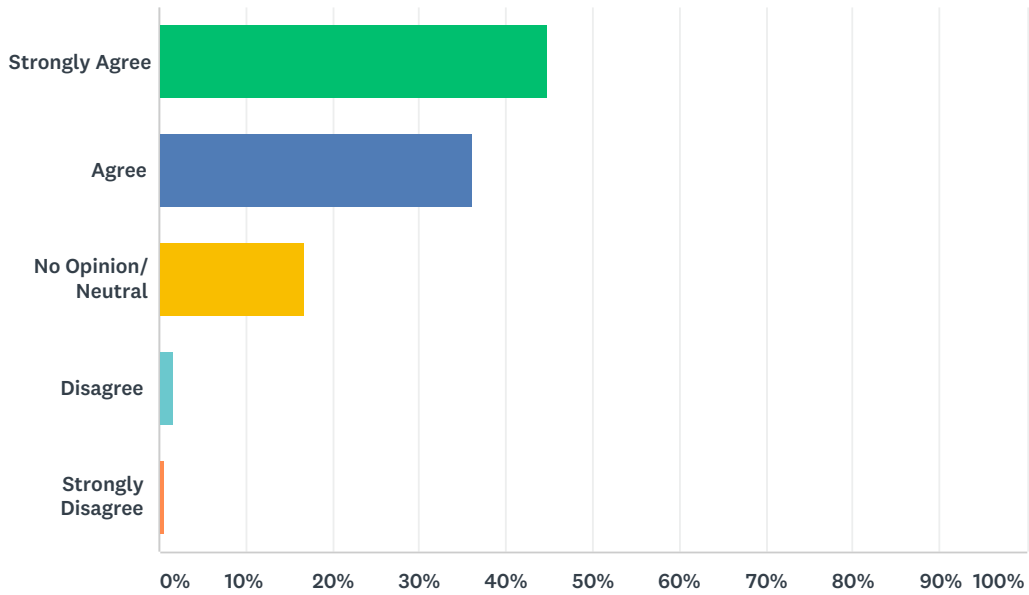

Q13 NSHS students show respect and concern for each other

Answered: 444 Skipped: 0

ANSWER CHOICES	RESPONSES	
Strongly Agree	44.82%	199
Agree	36.26%	161
No Opinion/ Neutral	16.67%	74
Disagree	1.58%	7
Strongly Disagree	0.68%	3
TOTAL		444