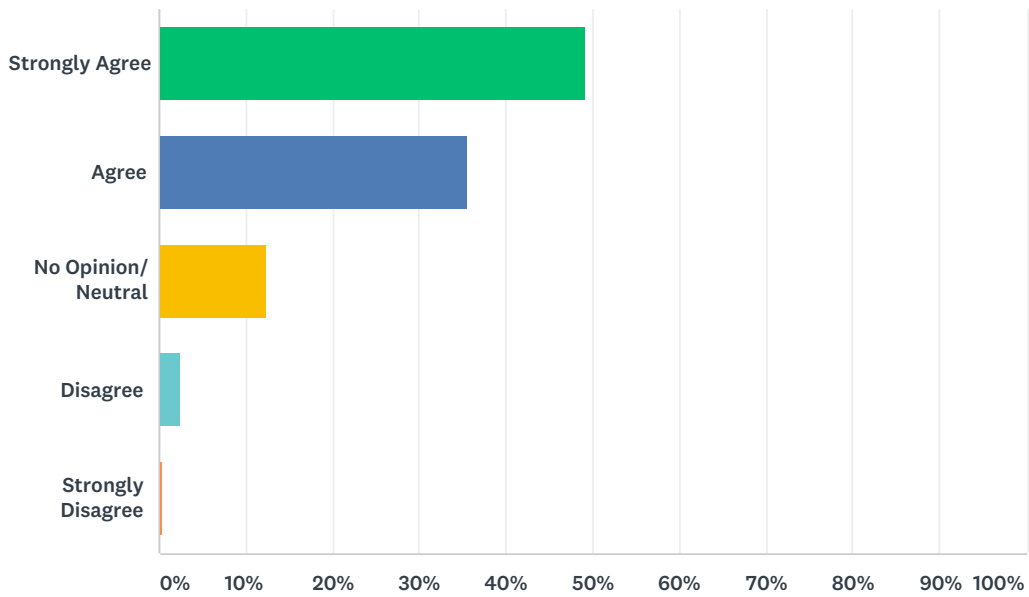

Q13 NSHS students show respect and concern for each other

Answered: 444 Skipped: 0

ANSWER CHOICES	RESPONSES	
Strongly Agree	44.82%	199
Agree	36.26%	161
No Opinion/ Neutral	16.67%	74
Disagree	1.58%	7
Strongly Disagree	0.68%	3
TOTAL		444

Q14 NSHS discipline expectations are clearly communicated, fair, and effective.

Answered: 442 Skipped: 2

ANSWER CHOICES	RESPONSES	
Strongly Agree	49.10%	217
Agree	35.52%	157
No Opinion/ Neutral	12.44%	55
Disagree	2.49%	11
Strongly Disagree	0.45%	2
TOTAL		442