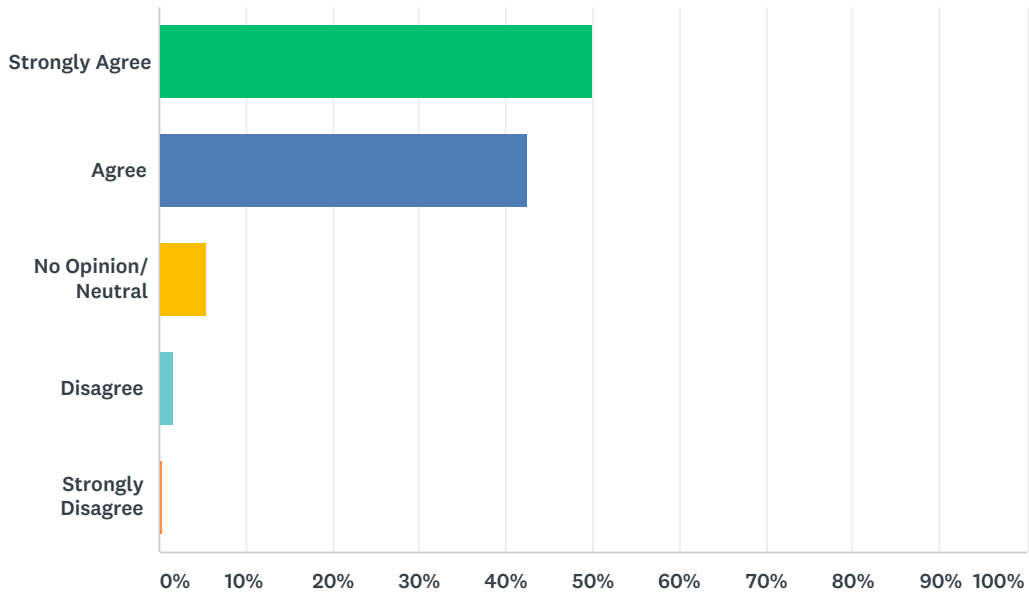

Q5 NSHS is supporting and mentoring my child towards academic success

Answered: 444 Skipped: 0

ANSWER CHOICES	RESPONSES	
Strongly Agree	54.95%	244
Agree	35.14%	156
No Opinion/ Neutral	6.76%	30
Disagree	2.25%	10
Strongly Disagree	0.90%	4
TOTAL		444

Q6 NSHS offers opportunities for my child to engage socially with peers

Answered: 444 Skipped: 0

ANSWER CHOICES	RESPONSES	
Strongly Agree	50.00%	222
Agree	42.57%	189
No Opinion/ Neutral	5.41%	24
Disagree	1.58%	7
Strongly Disagree	0.45%	2
TOTAL		444