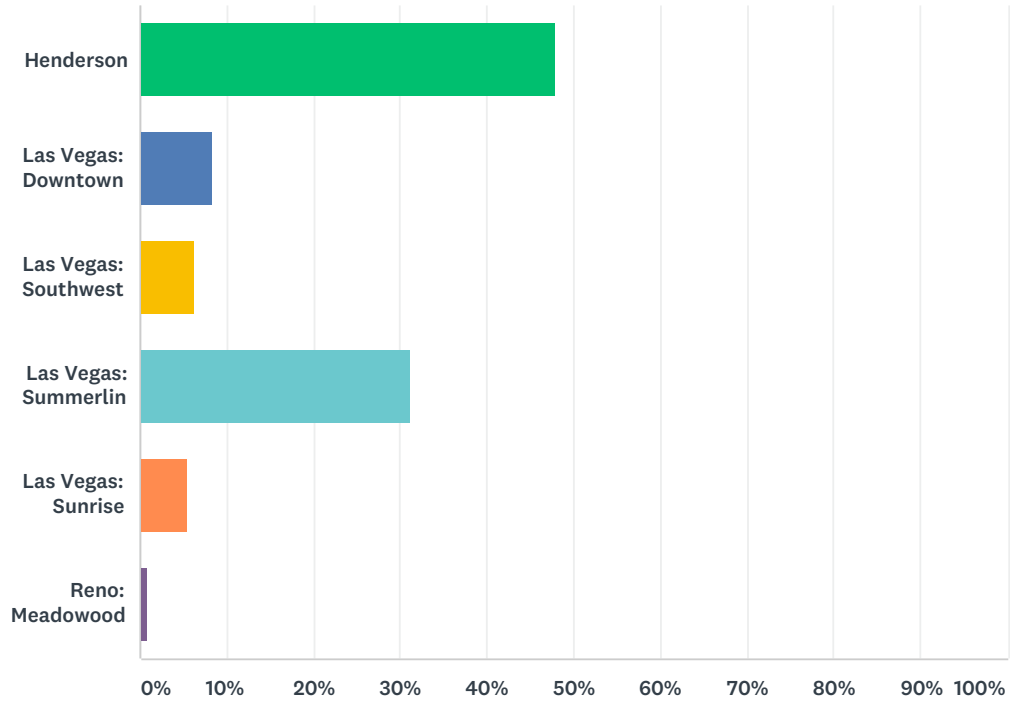

Q21 What campus does your student attend?

Answered: 443 Skipped: 1

ANSWER CHOICES	RESPONSES	
Henderson	47.86%	212
Las Vegas: Downtown	8.35%	37
Las Vegas: Southwest	6.32%	28
Las Vegas: Summerlin	31.15%	138
Las Vegas: Sunrise	5.42%	24
Reno: Meadowood	0.90%	4
TOTAL		443