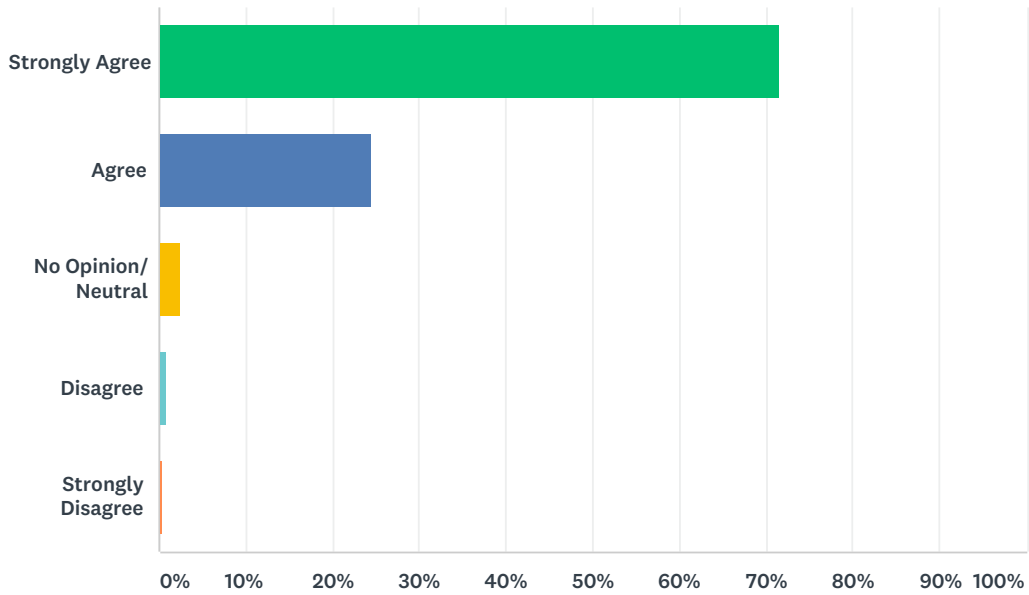

Q2 NSHS is preparing my child for his or her transition to college

Answered: 444 Skipped: 0

ANSWER CHOICES	RESPONSES	
Strongly Agree	71.62%	318
Agree	24.55%	109
No Opinion/ Neutral	2.48%	11
Disagree	0.90%	4
Strongly Disagree	0.45%	2
TOTAL		444