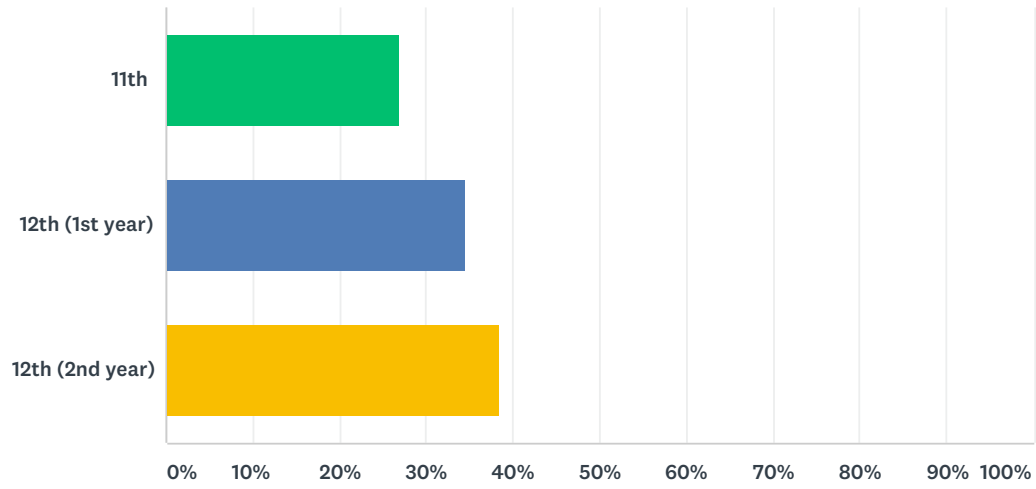

Q22 What grade is your student currently in?

Answered: 434 Skipped: 10

ANSWER CHOICES	RESPONSES	
11th	26.96%	117
12th (1st year)	34.56%	150
12th (2nd year)	38.48%	167
TOTAL		434