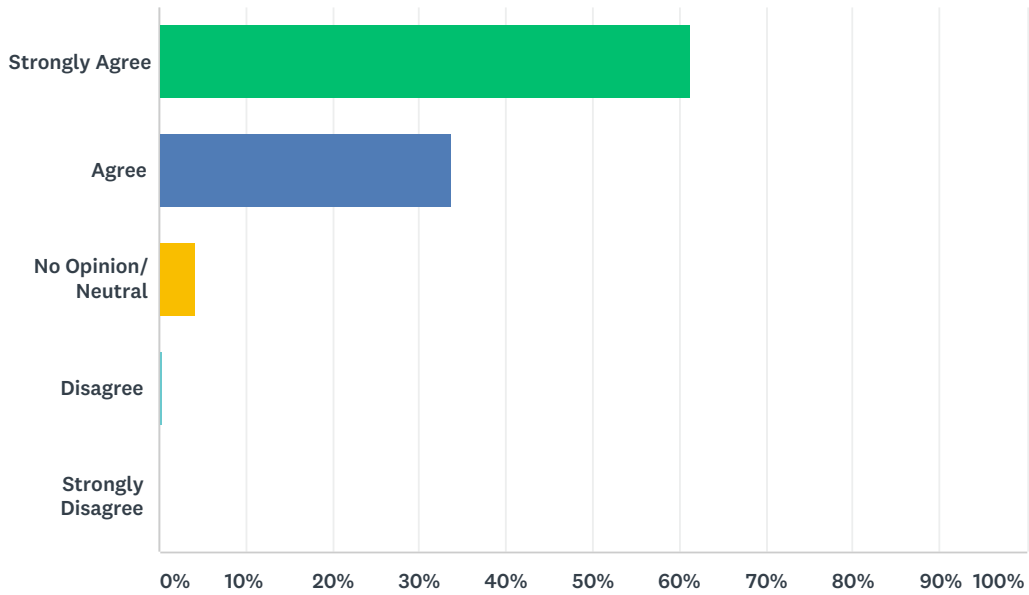

Q1 NSHS educational program is of high quality

Answered: 444 Skipped: 0

ANSWER CHOICES	RESPONSES	
Strongly Agree	61.26%	272
Agree	33.78%	150
No Opinion/ Neutral	4.28%	19
Disagree	0.45%	2
Strongly Disagree	0.23%	1
TOTAL		444